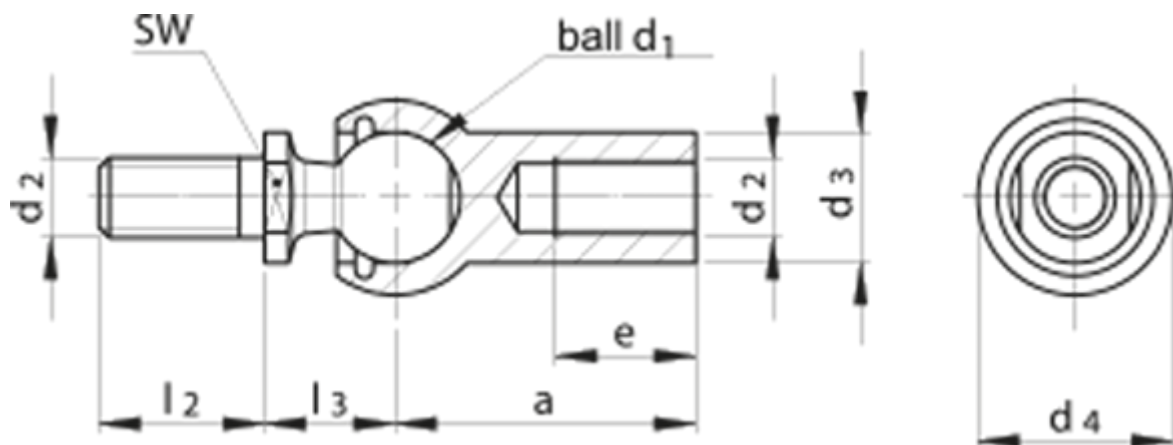

Article number: 1401221

Description: KLEE Ball joint C 10 M6 DIN 71802 zinc plated

## Measures

a = 25

d1 = 10

d2 = M6

d3 = 10

d4 = 14.8

e = 11.5

FN = 40

l2 = 12.5

l3 = 11

sw = 8